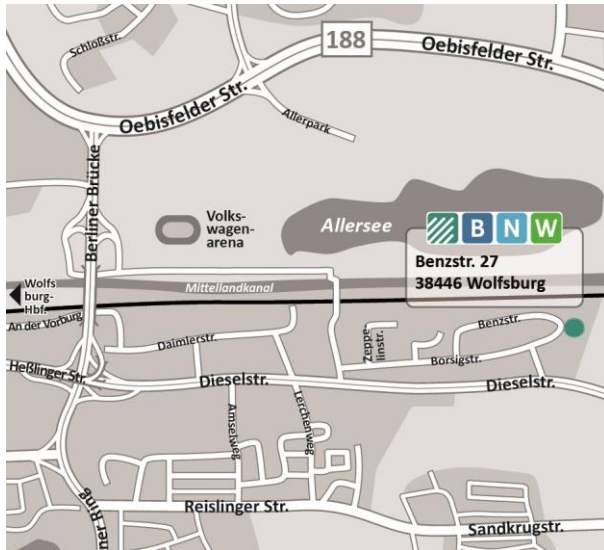

## You're in the right place

Do you have any questions? Let us know!

Bildungswerk der Niedersächsischen Wirtschaft  
gemeinnützige GmbH (Training Institute for the Lower  
Saxony Economy) (BNW)  
Benzstraße 27  
38446 Wolfsburg

## How to find us:

By public transport: line 212 in the direction of  
Vorsfelde Süd, stop: WVG. Buses every 30 minutes  
from ZOB bus platform 6 or 8 as well as the main train  
station bus platform 13